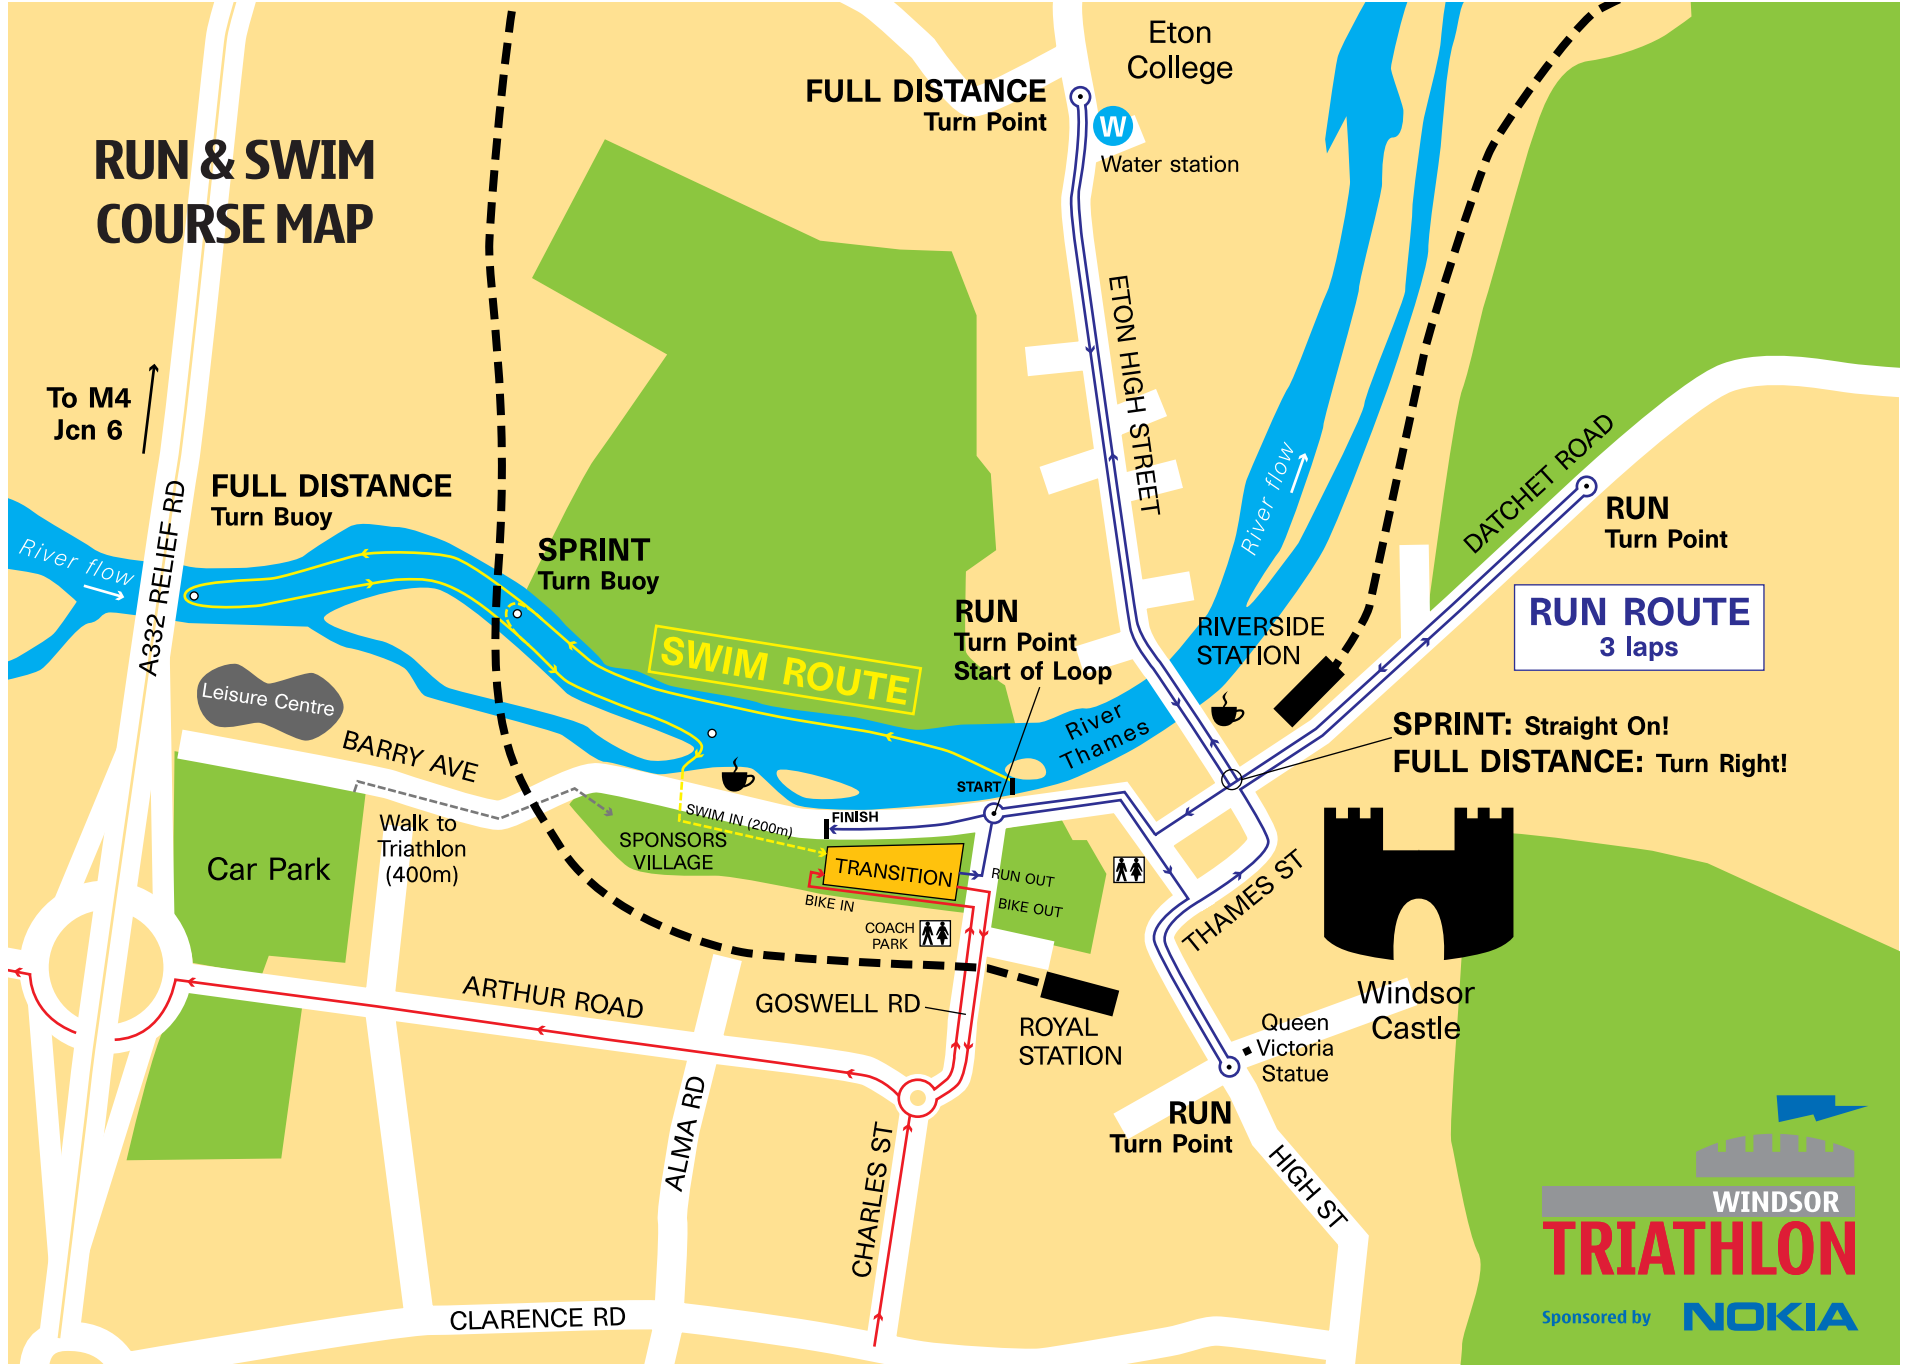

RUN & SWIM COURSE MAP

To M4
Jcn 6

FULL DISTANCE
Turn Point

Eton College
Water station

FULL DISTANCE
Turn Buoy

SPRINT
Turn Buoy

SWIM ROUTE

RUN
Turn Point
Start of Loop

RIVERSIDE STATION

RUN ROUTE
3 laps

SPRINT: Straight On!
FULL DISTANCE: Turn Right!

TRANSITION

Windsor Castle

WINDSOR TRIATHLON

Sponsored by **NOKIA**